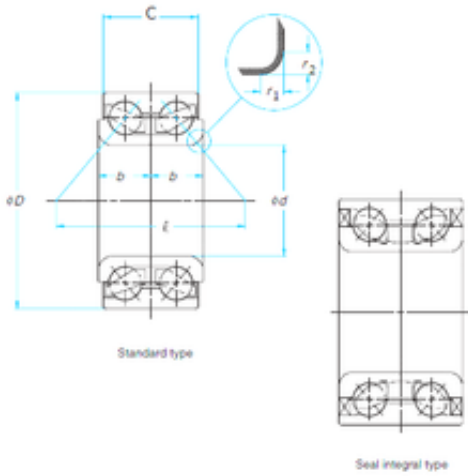

Timken 510058 Frt Wheel Bearing

Bearing No. 510058

Size	42x76x39 mm
Bore Diameter	42 mm
Outer Diameter	76 mm
Width	39 mm
d	42 mm
D	76 mm
B	39 mm

510058 Bearing 2D drawings and 3D CAD models